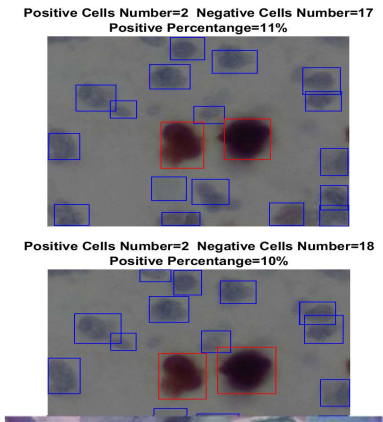

Fusion Planet: Dijital Patolojide Bilgisayar Bilimsel Çözümlerinin Dünü, Bugünü ve Geleceği

Arş. Gör. Taha Yiğit ALKAN, Doç. Dr. Havva Serap TORUN, Dr. Öğr. Üyesi Hüseyin Gökhan AKÇAY

GLİOMLARDA KI67 MARKING

PAP SMEAR

LYMPH NODE METASTASES