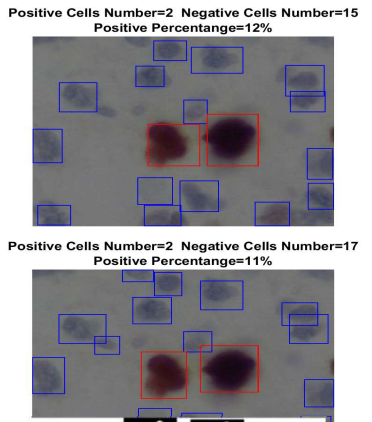

Fusion Planet: Dijital Patolojide Bilgisayar Bilimsel Çözümlerinin Dünü, Bugünü ve Geleceği

Arş. Gör. Taha Yiğit ALKAN, Doç. Dr. Havva Serap TORUN, Dr. Öğr. Üyesi Hüseyin Gökhan AKÇAY

GLİOMLARDA KI67 MARKING

PAP SMEAR

LYMPH NODE METASTASES