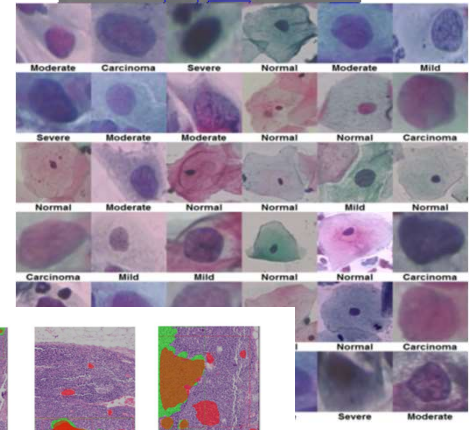

Fusion Planet: Dijital Patolojide Bilgisayar Bilimsel Çözümlerinin Dünü, Bugünü ve Geleceği

Arş. Gör. Taha Yiğit ALKAN, Doç. Dr. Havva Serap TORUN, Dr. Öğr. Üyesi Hüseyin Gökhan AKÇAY

GLİOMLARDA KI67 MARKING

PAP SMEAR

LYMPH NODE METASTASES